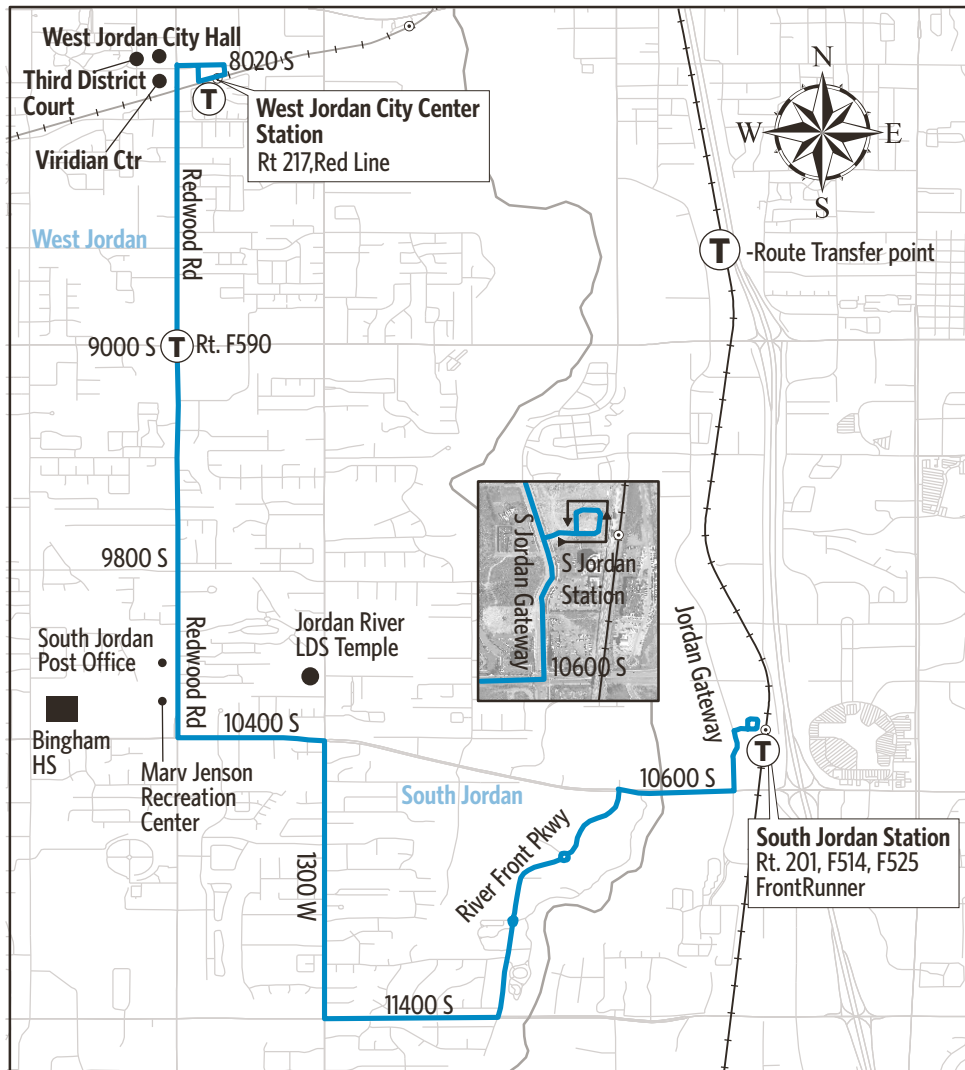

Route 218 - Sandy/South Jordan

For Information Call 801-RIDE-UTA (801-743-3882)
 outside Salt Lake County 888-RIDE-UTA (888-743-3882)
www.rideuta.com

218

Sandy/South Jordan

HOW TO USE THIS SCHEDULE

Determine your timepoint based on when you want to leave or when you want to arrive. Read across for your destination and down for your time and direction of travel. A route map is provided to help you relate to the timepoints shown. Weekday, Saturday & Sunday schedules differ from one another.

To West Jordan City Center Station

South Jordan Station	Riverfront Parkway	10400 S & Redwood Rd	9000 S & Redwood Rd	West Jordan City Center Station
540a	544a	553a	557a	602a
640	644	653	657	702
740	744	753	757	802
840	844	853	857	902
940	944	953	957	1002
1040	1044	1053	1057	1102
1140	1144	1153	1157	1202p
1240p	1244p	1253p	1257p	102
140	144	153	157	202
240	244	253	257	302
340	344	353	357	402
440	445	456	500	505
540	545	556	600	605
640	644	653	657	702
740	744	753	757	802
840	844	853	857	902
940	944	953	957	1002

SATURDAY

To South Jordan Station

West Jordan City Center Station	9000 S & Redwood Rd	10400 S & Redwood Rd	Riverfront Parkway	South Jordan Station
556a	601a	607a	615a	621a
656	701	707	715	721
756	801	807	815	821
856	901	907	915	921
956	1001	1007	1015	1021
1056	1101	1107	1115	1121
1156	1201p	1207p	1215p	1221p
1256p	101	107	115	121
156	201	207	215	221
256	301	307	315	321
356	401	407	415	421
456	501	507	515	521
556	601	607	615	621
656	701	707	715	721
756	801	807	815	821
856	901	907	915	921

To West Jordan City Center Station

South Jordan Station	Riverfront Parkway	10400 S & Redwood Rd	9000 S & Redwood Rd	West Jordan City Center Station
543a	548a	556a	600a	605a
643	648	656	700	705
743	748	756	800	805
843	848	856	900	905
943	948	956	1000	1005
1043	1048	1056	1100	1105
1143	1148	1156	1200p	1205p
1243p	1248p	1256p	100	105
143	148	156	200	205
243	248	256	300	305
343	348	356	400	405
443	448	456	500	505
543	548	556	600	605
643	648	656	700	705
743	748	756	800	805
843	848	856	900	905