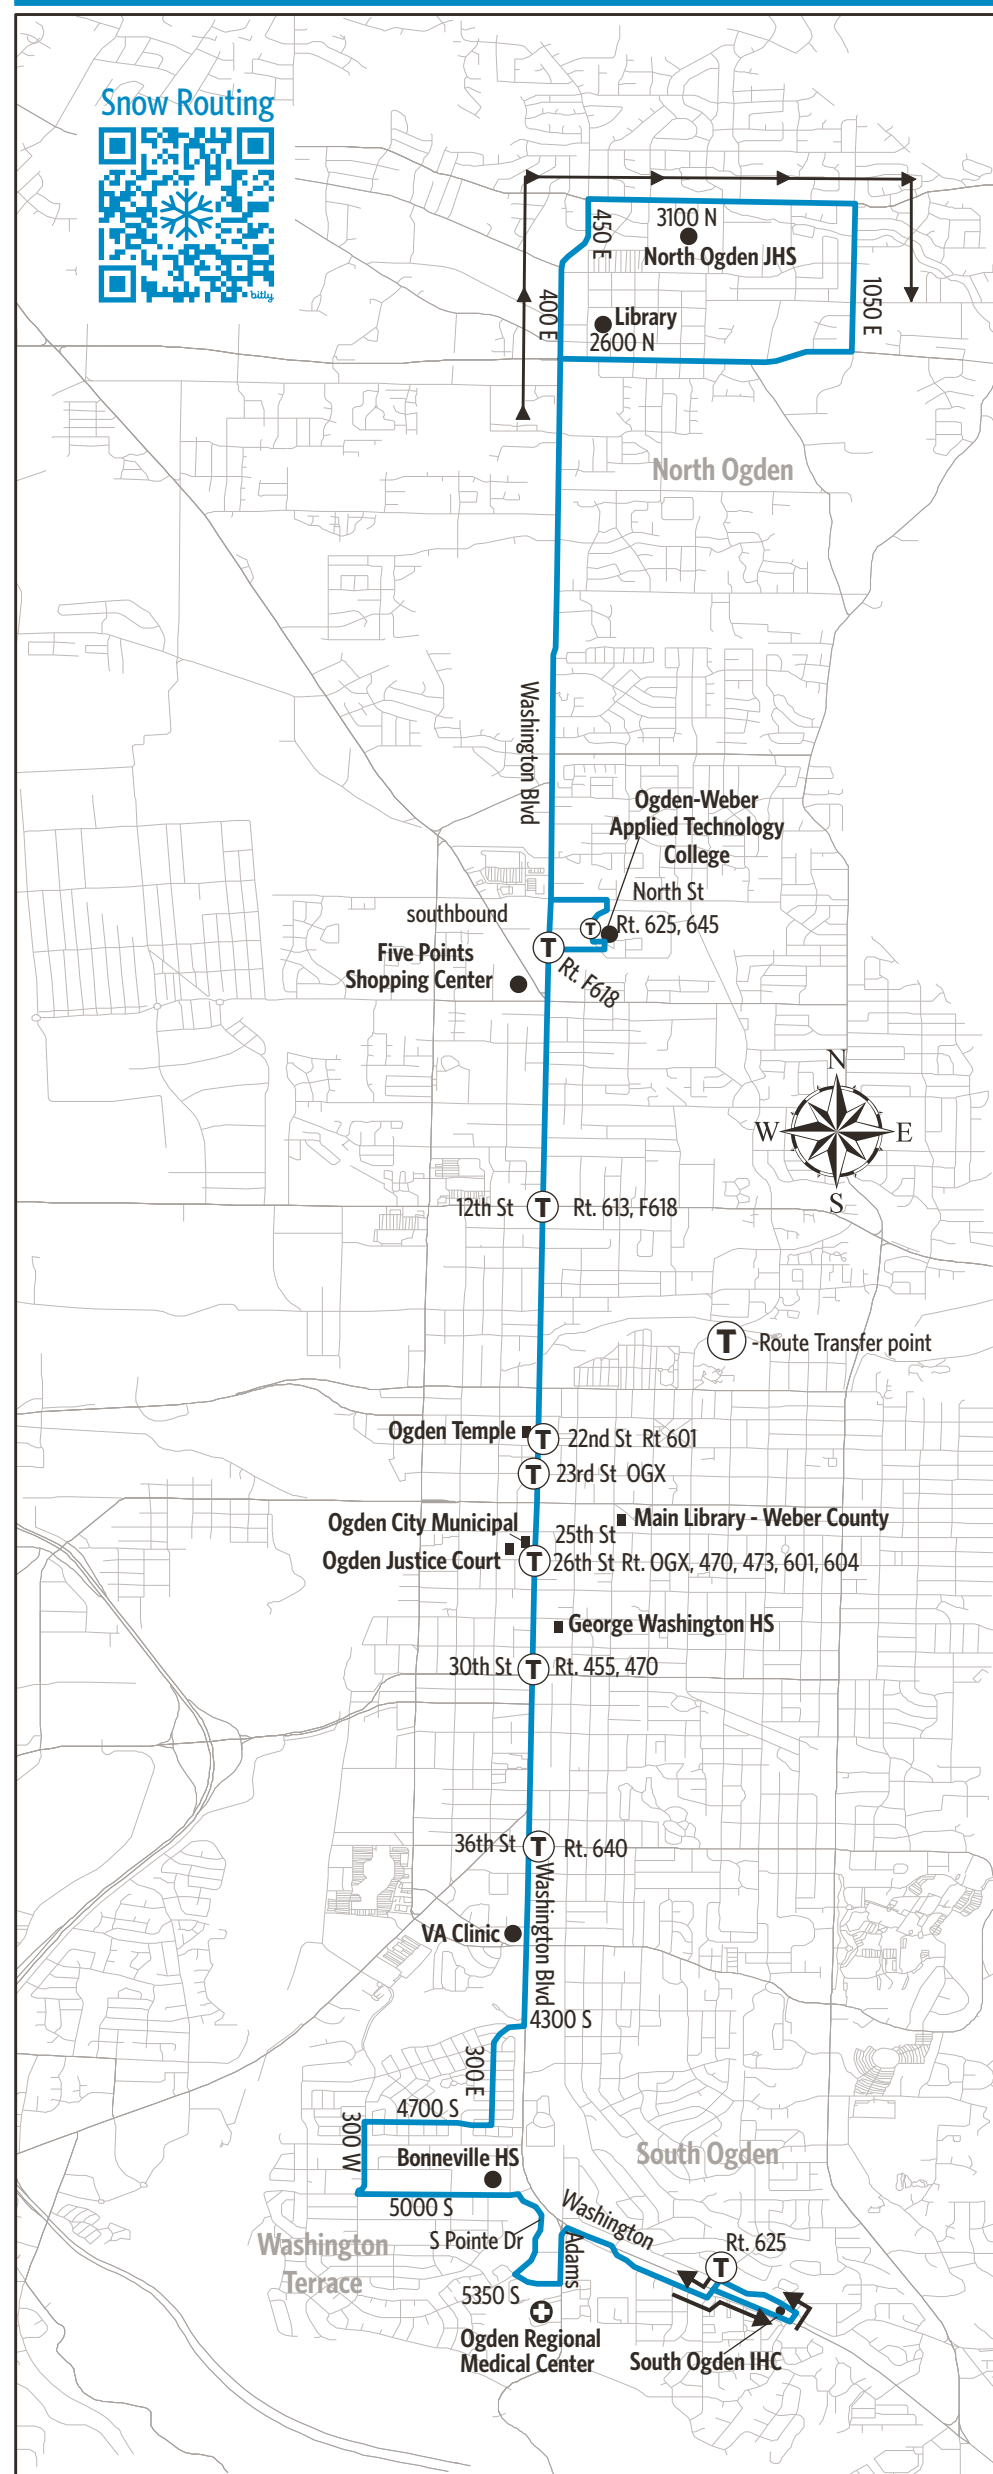

Route 612 - Washington Blvd

SUNDAY
To North Ogden

950 E & Chambers St	5350 S & 400 E	4700 S & 200 E	36th St & Washington	25th & Washington Blvd	17th St & Washington	9th Street and Washington Blvd.	2400 N & Washington Blvd.	3100 N & 1050 E	2500 North & Washington Blvd.
930a	936a	942a	947a	953a	957a	1000a	1009a	----	----
1000	1006	1012	1017	1023	1027	1030	1039	----	----
1030	1036	1042	1047	1053	1057	1100	1109	----	----
1100	1106	1112	1117	1123	1127	1130	1139	----	----
1130	1136	1142	1147	1153	1157	1200p	1209p	----	----
1200p	1206p	1212p	1217p	1223p	1227p	1230	1239	----	----
1230	1236	1242	1247	1253	1257	100	109	----	----
100	106	112	117	123	127	130	139	----	----
130	137	143	148	154	158	201	211	215p	220p
200	207	213	218	224	228	231	241	245	250
230	237	243	248	254	258	301	311	315	320
300	307	313	318	324	328	331	341	345	350
330	337	343	348	354	358	401	411	415	420
400	407	413	418	424	428	431	441	445	450
430	437	443	448	454	458	501	511	515	520
500	507	513	518	524	528	531	541	545	550
530	537	543	548	554	558	601	611	615	620

To South Ogden

2400 N & Washington Blvd.	3100 N & 1050 E	2500 North & Washington Blvd.	9th Street and Washington Blvd.	17th St & Washington	25th & Washington Blvd	36th St & Washington	4700 S & 200 E	5350 S & 400 E	950 E & Chambers St
915a	919a	924a	934a	938a	943a	949a	953a	959a	1006a
945	949	954	1004	1008	1013	1019	1023	1029	1036
1015	1019	1024	1034	1038	1043	1049	1053	1059	1106
1045	1049	1054	1104	1108	1113	1119	1123	1129	1136
1115	1119	1124	1134	1138	1143	1149	1153	1159	1206p
1145	1149	1154	1204p	1208p	1213p	1219p	1223p	1229p	1236
1215p	1219p	1224p	1234	1238	1243	1249	1253	1259	106
1245	1249	1254	104	108	113	119	123	129	136
115	119	124	134	138	143	149	153	159	206
145	149	154	204	208	213	219	223	229	236
215	219	224	234	238	243	249	253	259	306
----	----	254	304	308	313	319	323	329	336
----	----	324	334	338	343	349	353	359	406
----	----	354	404	408	413	419	423	429	436
----	----	424	434	438	443	449	453	459	506
----	----	454	504	508	513	519	523	529	536
----	----	524	534	538	543	549	553	559	606