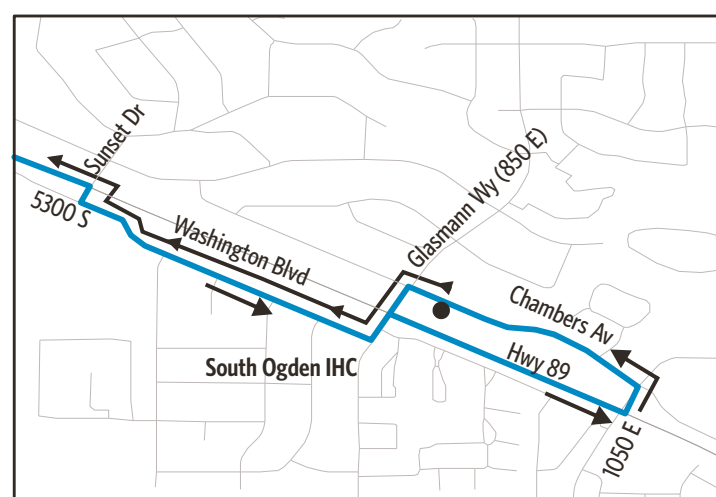

SEE SOMETHING?
SAY SOMETHING!

To contact UTA police:
Call: 801-287-EYES (801-287-3937)
Or Text UTATIP and your tip to 274637

INTERPRETER

801-RIDE-UTA
call (801-743-3882)
Toll-Free (888-743-3882)

Intérprete 口譯 thông dịch viên
해석자 tumač переводчик
インタプリタ Dolmetscher ৯৯ ৯৯

PLAN AND PAY
WITH transit*

Available in the App Store
and Google Play.

For Information Call 801-RIDE-UTA (801-743-3882)
outside Salt Lake County 888-RIDE-UTA (888-743-3882)
www.rideuta.com

612

North-South Washington Blvd

HOW TO USE THIS SCHEDULE

Determine your timepoint based on when you want to leave or when you want to arrive. Read across for your destination and down for your time and direction of travel. A route map is provided to help you relate to the timepoints shown. Weekday, Saturday & Sunday schedules differ from one another.

UTA SERVICE DIRECTORY

- General Information, Schedules, Trip Planning and Customer Feedback: 801-RIDE-UTA (801-743-3882)
- Outside Salt Lake County call 888-RIDE-UTA (888-743-3882)
- For 24 hour automated service for next bus available use option 1. Have stop number and 3 digit route number (use 0 or 00 if number is not 3 digits).
- Pass By Mail Information 801-287-2204
- For Employment information please visit <http://www.rideuta.com/careers/>
- Travel Training 801-287-2275

LOST AND FOUND

Weber/South Davis: 801-626-1207 option 3
Utah County: 801-227-8923
Salt Lake County: 801-287-4664

FARES

Exact Fare is required. Fares are subject to change.

ACCESSIBLE SERVICE

Wheelchair accessible buses are available on all routes. Alternate format schedules are available upon request. Telephone communication for deaf/hearing impaired persons is available by dialing 711.

TRANSFERS

Upon payment of a fare, a transfer is good for travel in any direction, including return trip, for two (2) hours until the time cut. The value of a transfer towards a fare on a more expensive service is the regular cash fare.

BIKES ON BUSES

The Bikes on Buses service is available on all buses, except Paratransit.

HOLIDAYS

Please check rideuta.com for holiday service information.